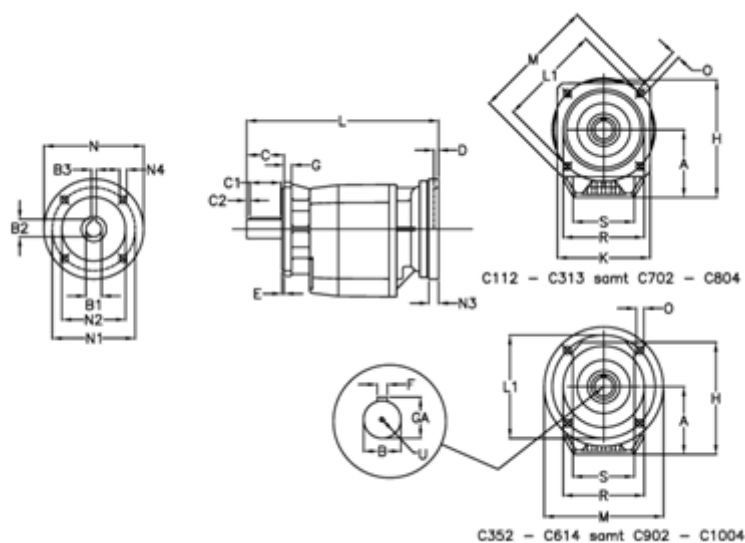

Article number: 40600734432425

Description: Helical gearbox
C704F-344,3-P71B5

Measures

A = 208.0	D = 4.5	L1 = 300	R = 262
B = 60	E = 5	M = 350	S = 250
B1 = 14	F = 18	N = 160	U = M20x42
B2 = 16.3	G = 17	N1 = 130	
B3 = 5	GA = 64.0	N2 = 110	
C = 120	H = 358.0	N3 = 0	
C1 = 90	K = 300	N4 = M8x16	
C2 = 15	L = 504.5	O = 18.0	